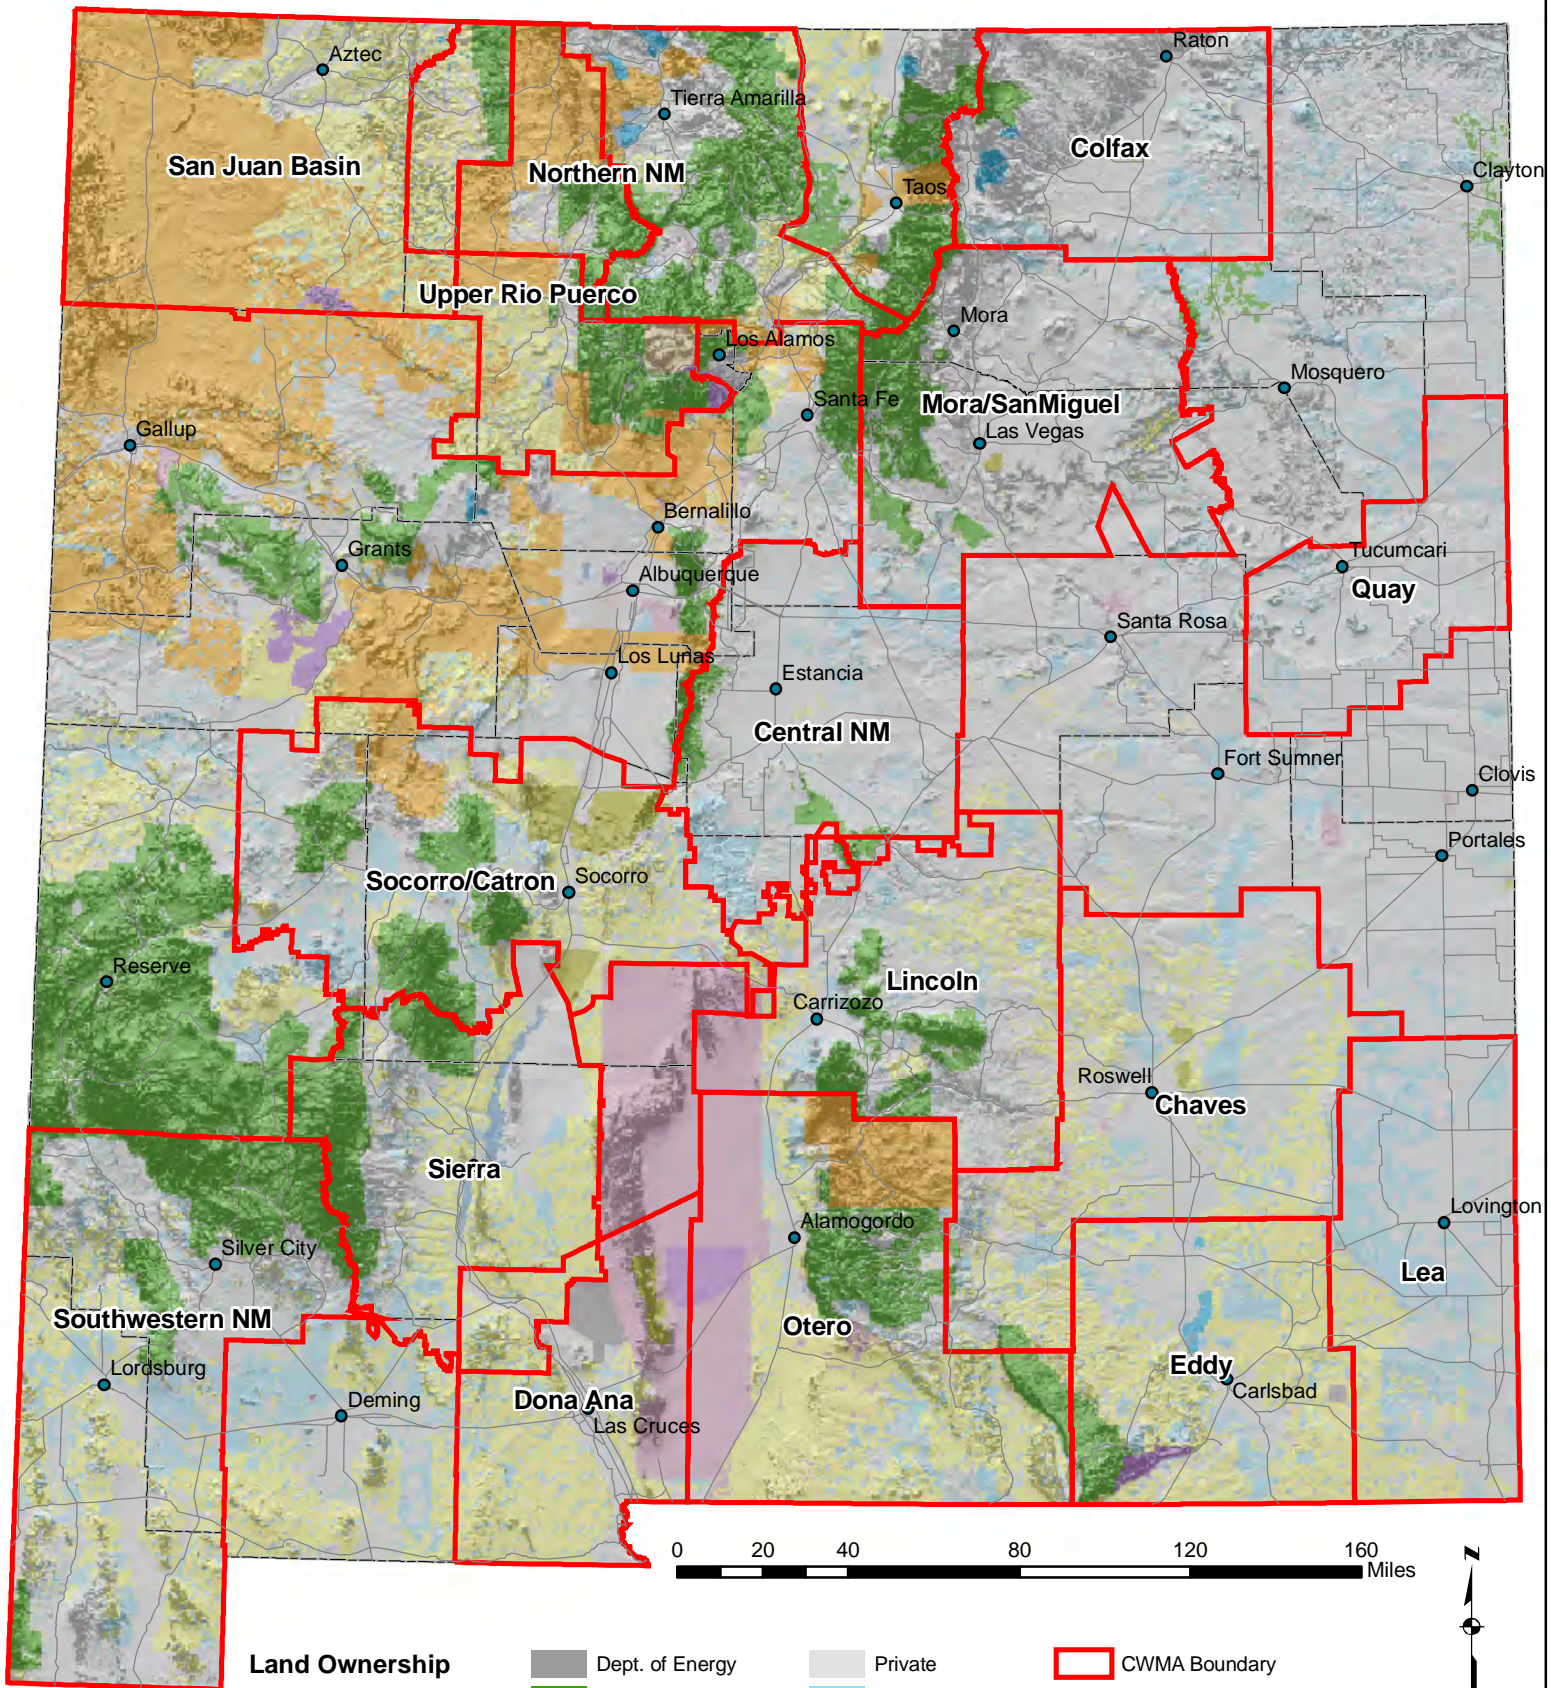

New Mexico Cooperative Weed Management Areas

Land Ownership

Bureau of Land Mgmt.	Forest Service	Private
Bureau of Reclamation	Fish & Wildlife Service	State
Dept. Of Agriculture	Indian Land	State Game & Fish
Dept. of Defense	Natl. Park Service	State Parks
	Valles Caldera	

CWMA Boundary
 Roads

Map produced by New Mexico Department of Agriculture
 Agricultural Programs and Resources Division
 May 2009